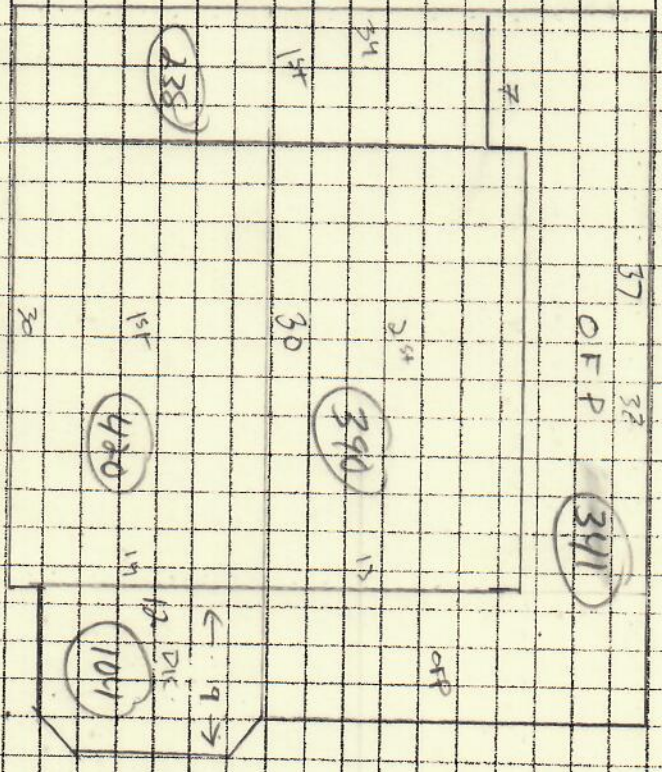

SUBAREAS

UNITS

BUILDING SKETCH

OWNER

1ST - 238  
 1ST - 420  
 OP - 341  
 DK 109  
 2ST - 390

Island Ave.

Grid 240 (200)

802-0  
 Dubois, Ronald P.  
 Dubois, Elizabeth J. Jrs.  
 883 Island Ave.

Building Year: 1900  
 Sq. Footage: 14950