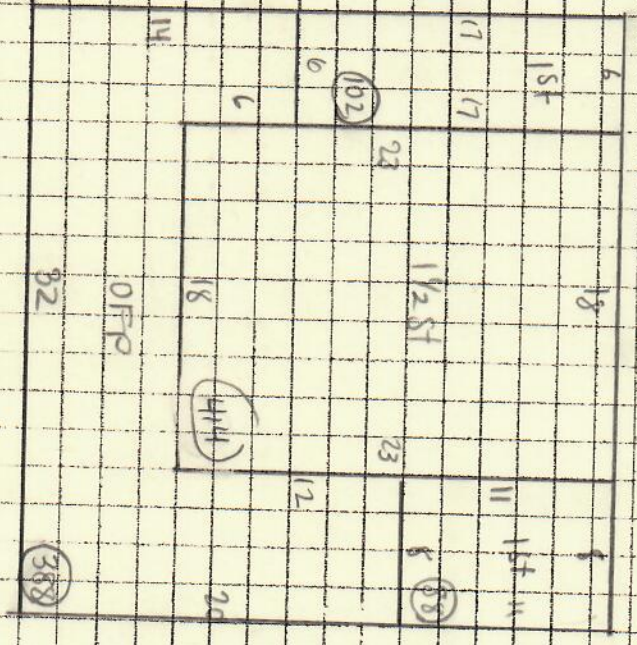

SUBAREAS

UNITS

BUILDING SKETCH

OWNER

1st	102
OFF	388
1st	85
1st	410

803-0
 Severance, Randall G.
 Severance, John M.
 891 Island Ave.

Island Ave.

Building Year: 1898
 Sq. Footage: 9895

M