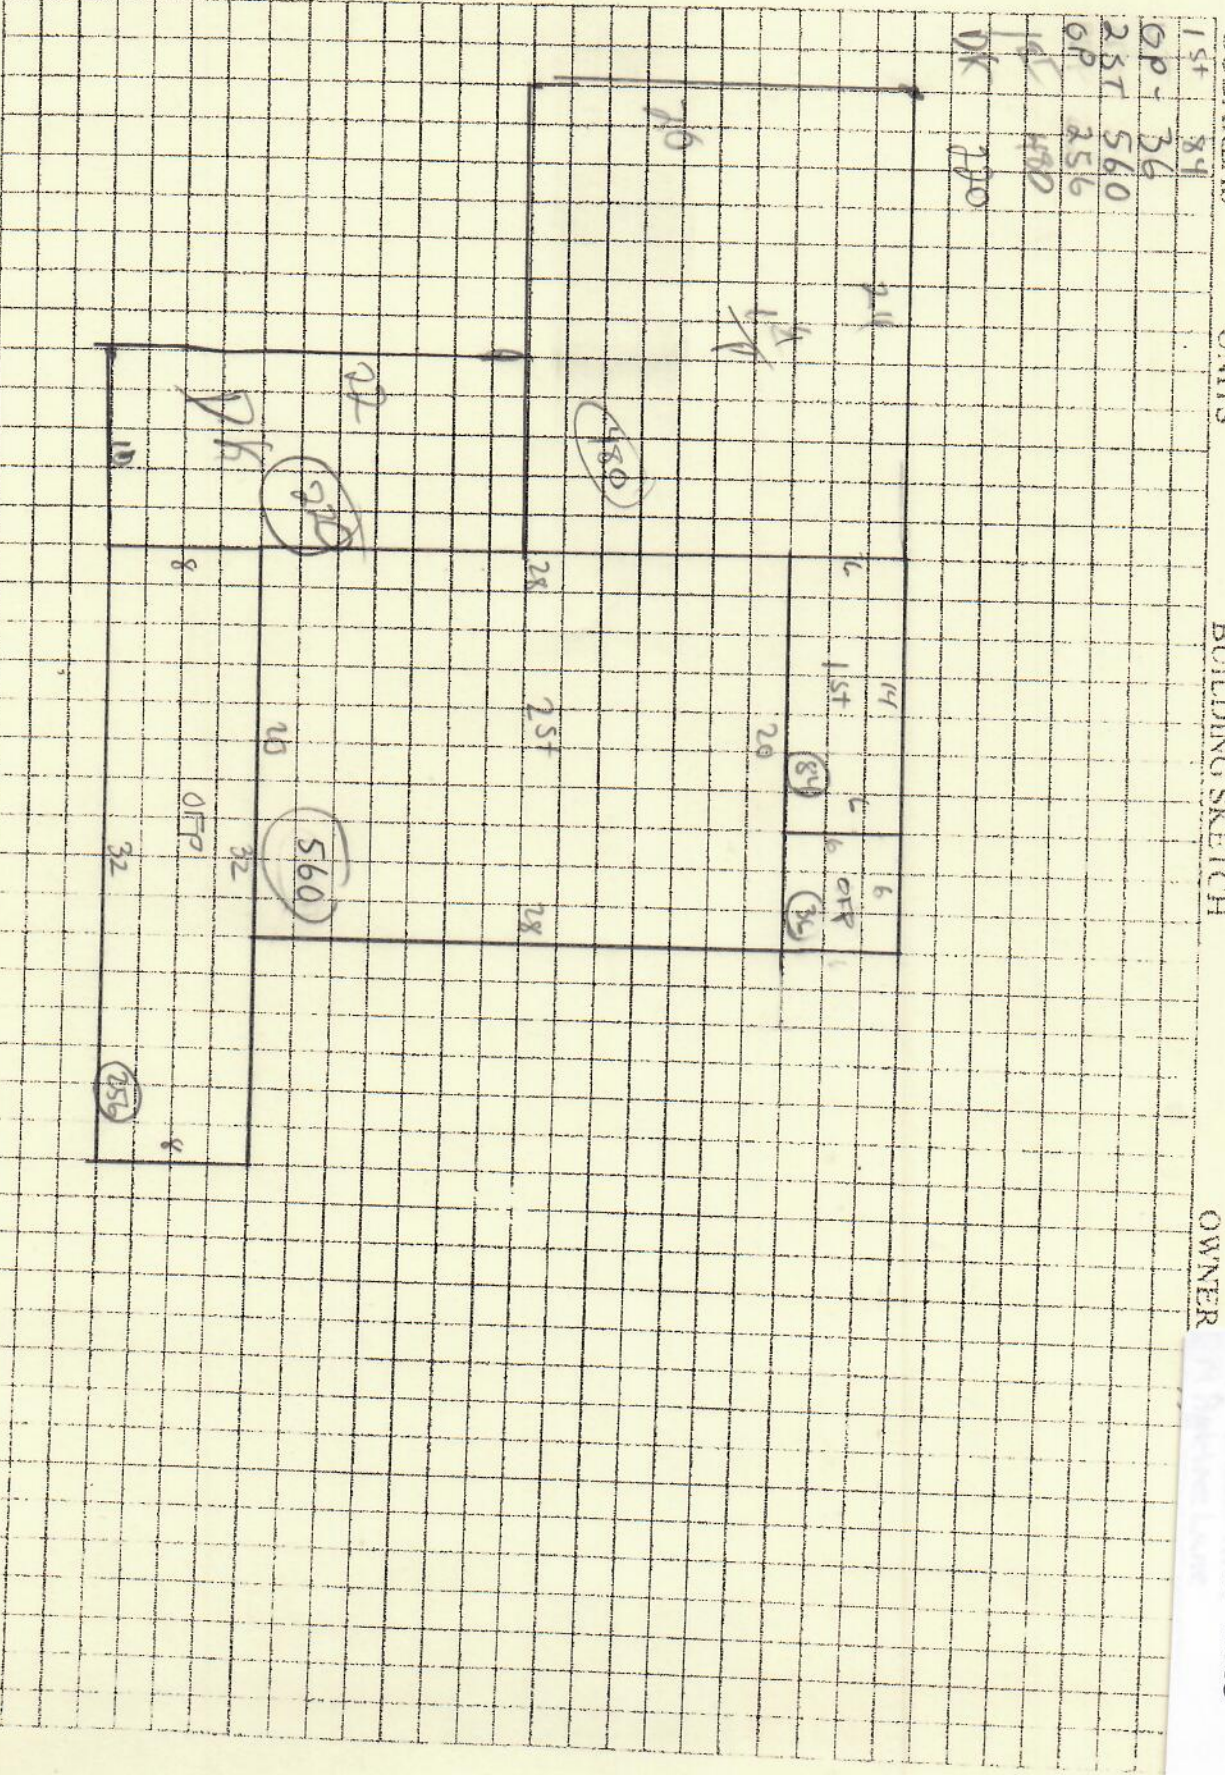

SUBAREAS

UNITS

BUILDING SKETCH

OWNER

805-0
 Morini, Jonathan D.
 Culhane-Morini, Wylie Jts
 14 Apple Tree Lane

1st 84
 GP-36
 2ST 560
 GP 256
 1st 480
 OK 290

Building Year: 1915
 Sq. Footage: 21069