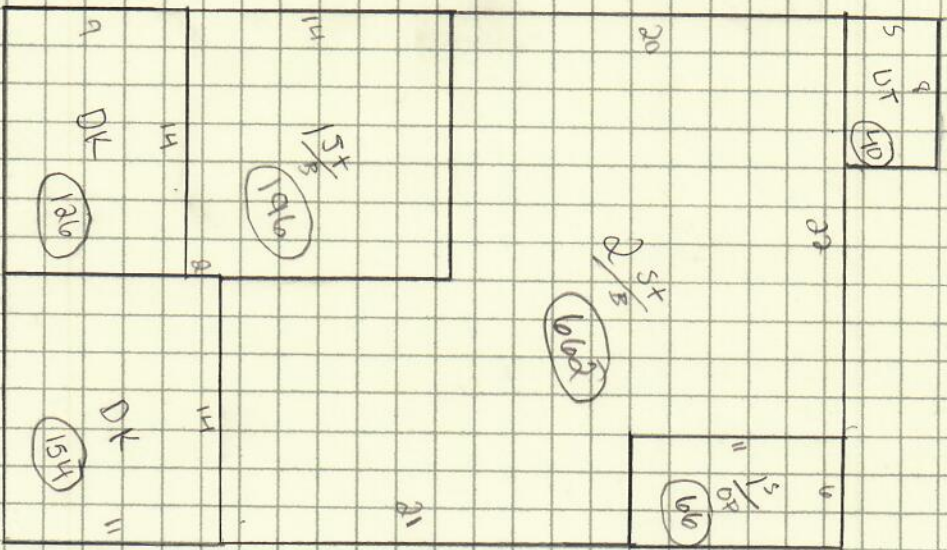

833-0
 Handy, Jeanne
 Moldaver, Robert Jts.
 913 Island Ave.

SUBAREAS

UNITS

BUILDING SKETCH

OWNER

1st 196
 1st 610
 B 196
 B 66
 B 662
 2st 662
 DK 280
 UT 40

BBR
 2 EA

Island Ave.

Building Year: 1960
 Sq. Footage: 7574

M

SUBAREAS

UNITS

BUILDING SKETCH

OWNER

DK 112
1st - 588

833-0
 Handy, Jeanne
 Moldaver, Robert Jts.
 913 Island Avenue