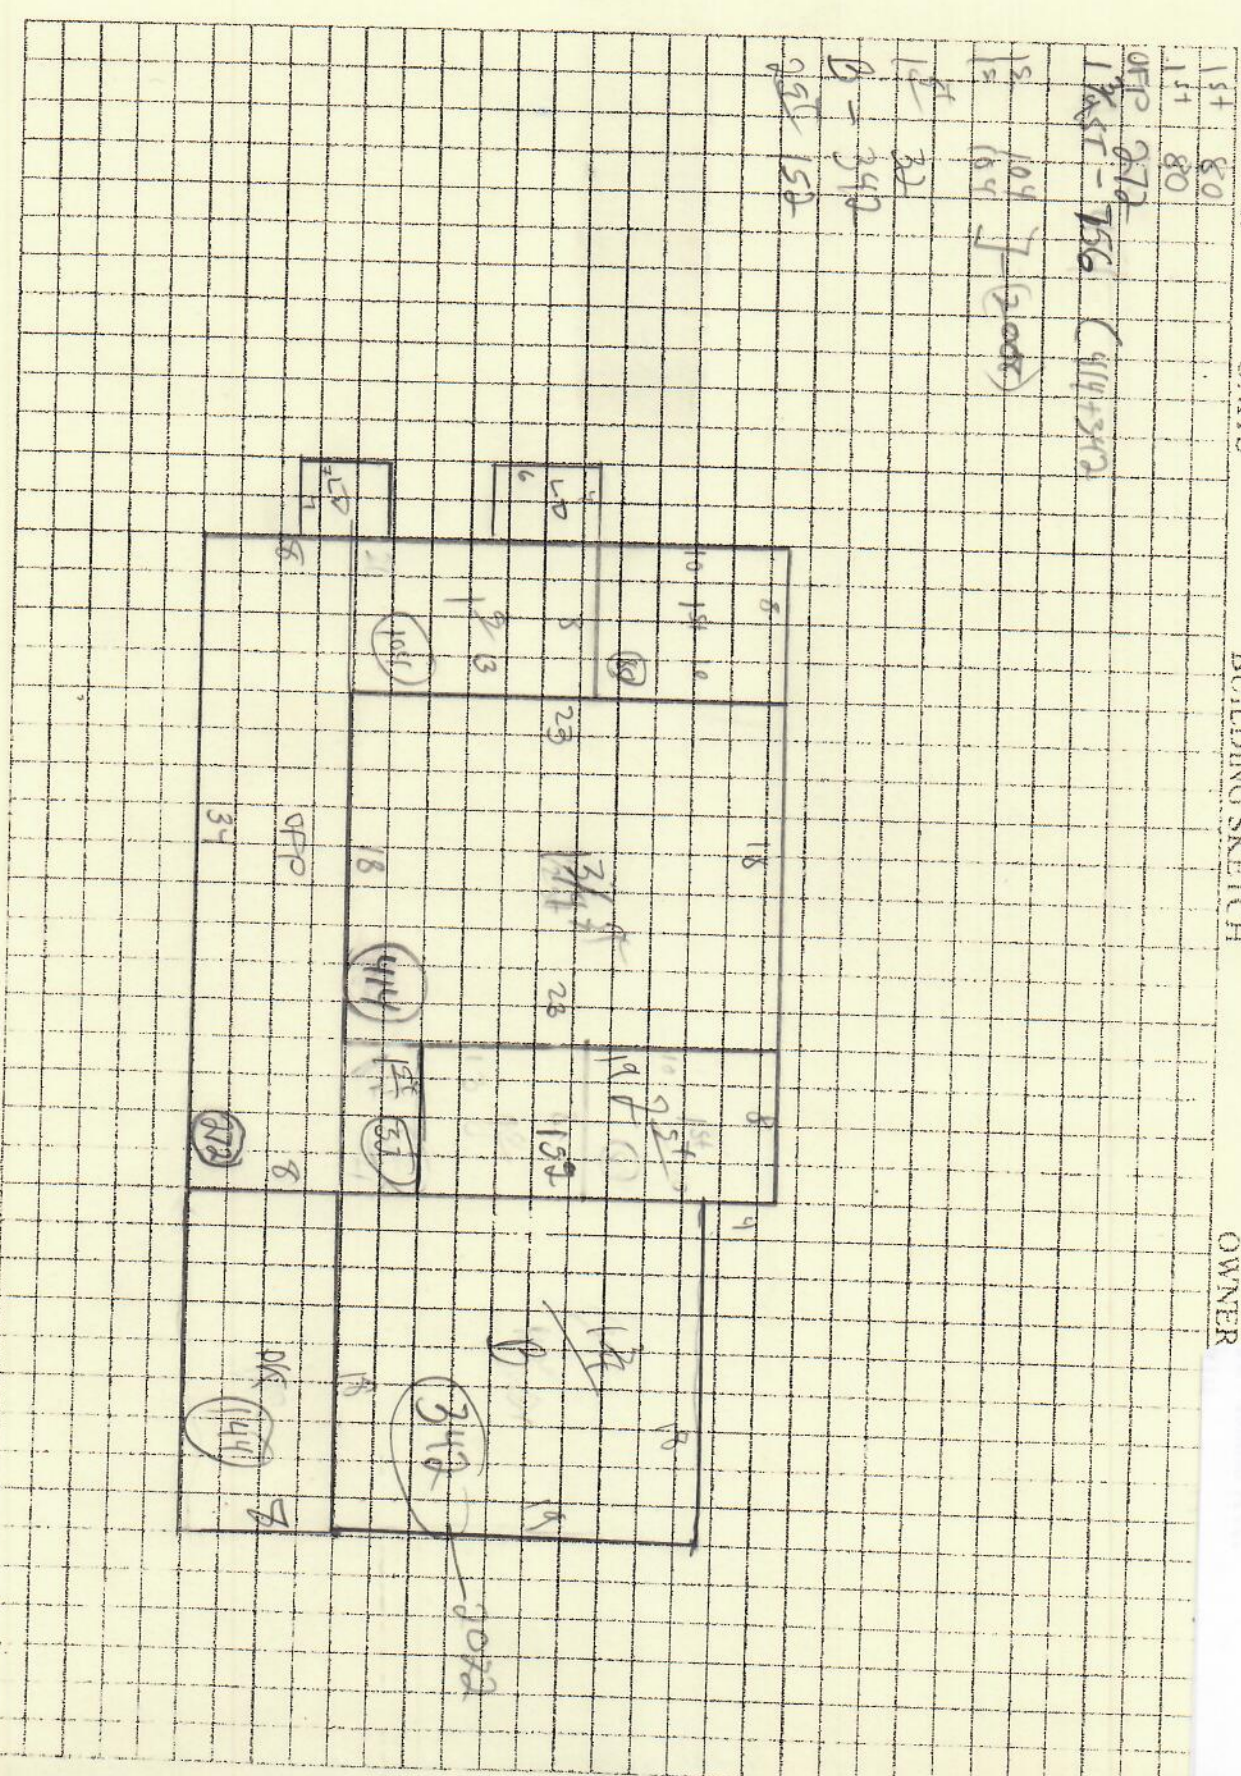

SUBAREAS      UNITS      BUILDING SKETCH      OWNER

835-0  
 Pruszkowski, Robert F.  
 Pruszkowski, Margaret E. Jts.  
 927 Island Ave.

Island Ave.

Building Year: 1910  
 Sq. Footage: 10950