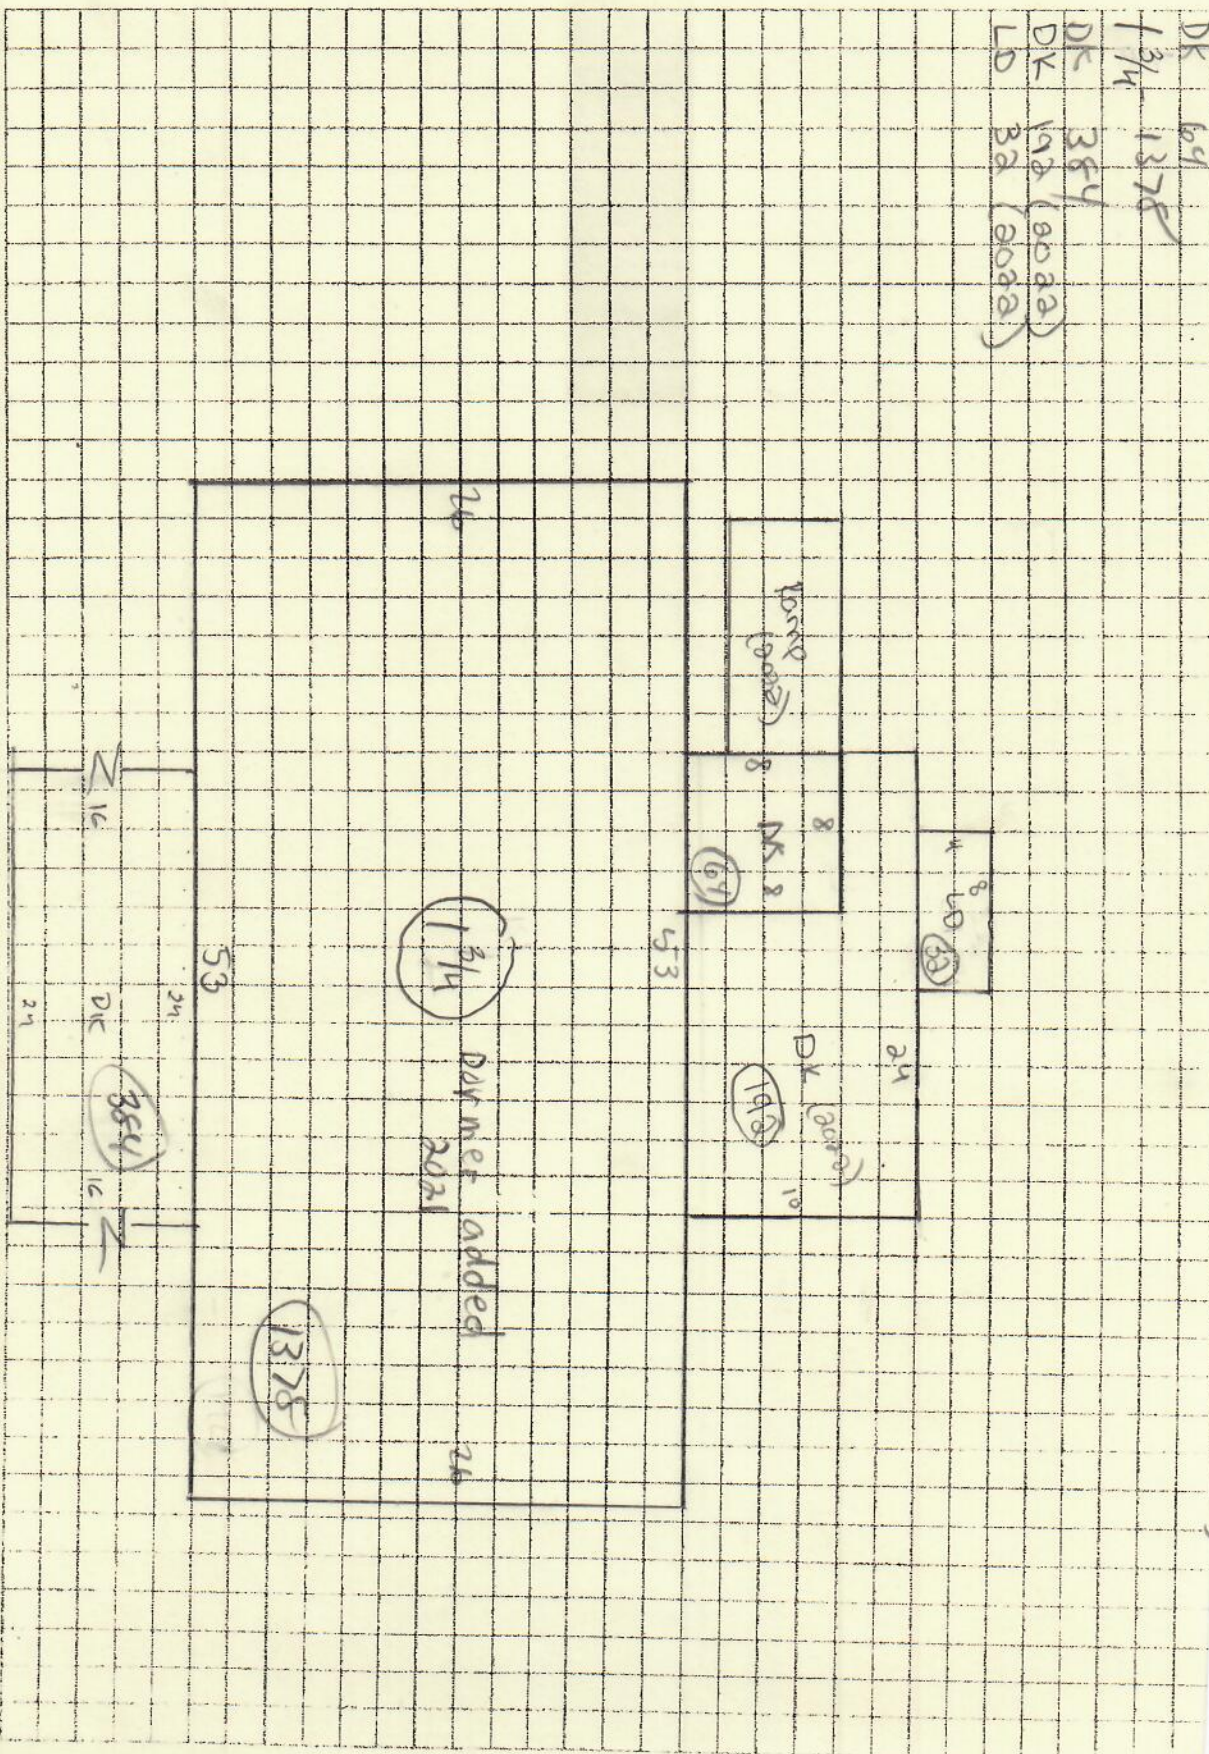

844-0  
 Hannon, Michael  
 Hannon, Melissa Jts.  
 57 Appletree Lane

SUBAREAS UNITS BUILDING SKETCH OWNER

DK 69  
 1375  
 DK 384  
 DK 192 (9000)  
 LD 32 (2000)

Apple Tree Ln.

Building Year: 1990  
 Sq. Footage: 10237