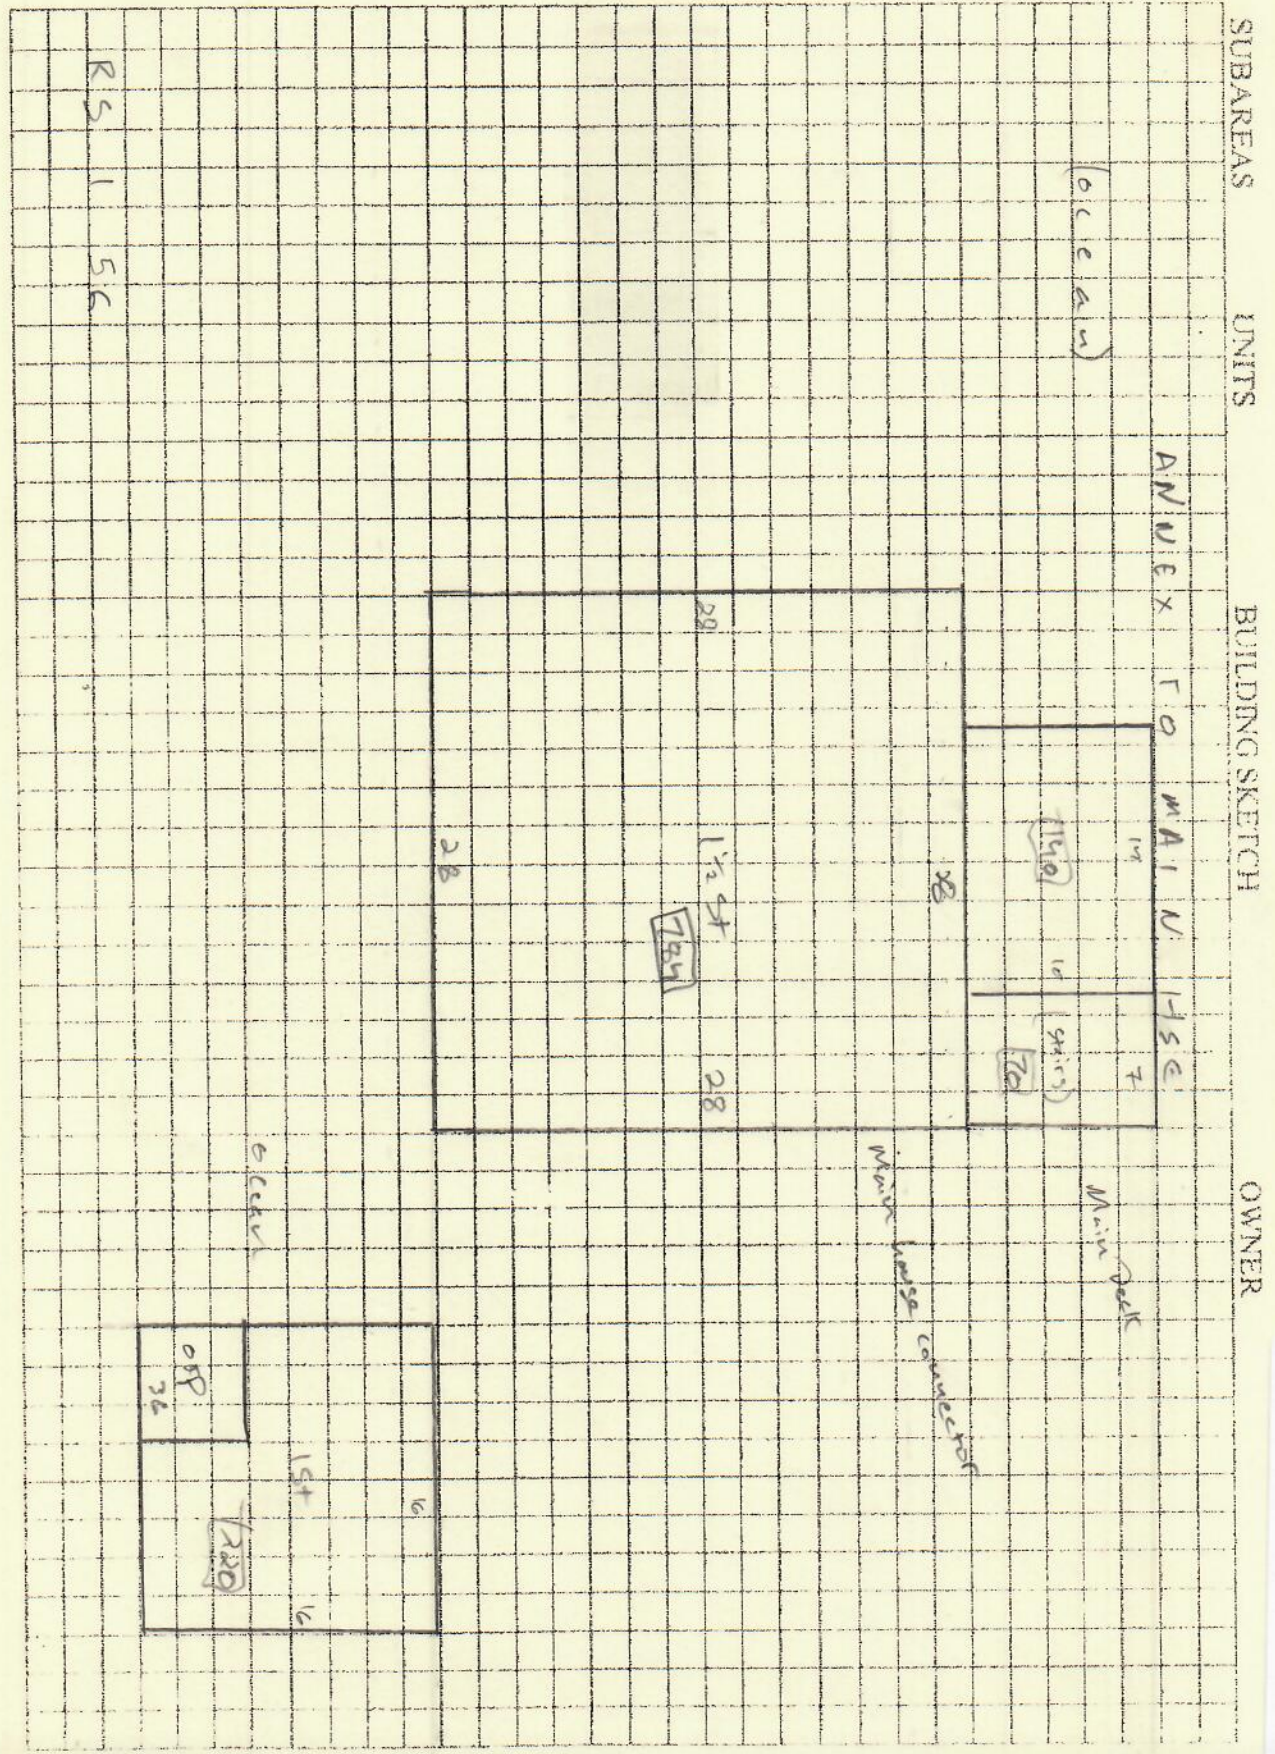

SUBAREAS

UNITS

BUILDING SKETCH

OWNER

1ST - 140
2ST - 784
OH - 24

Atlantic Ln.

151 516

Wary, John
Sheet 1

857-0 1/2
Simmons, Karen Lynn
164 Atlantic Lane

Building Year: 1992
Sq. Footage: 19525

M

Wash
 Slidet 2

SUBAREAS UNITS BUILDING SKETCH OWNER

R 5 1 5 C