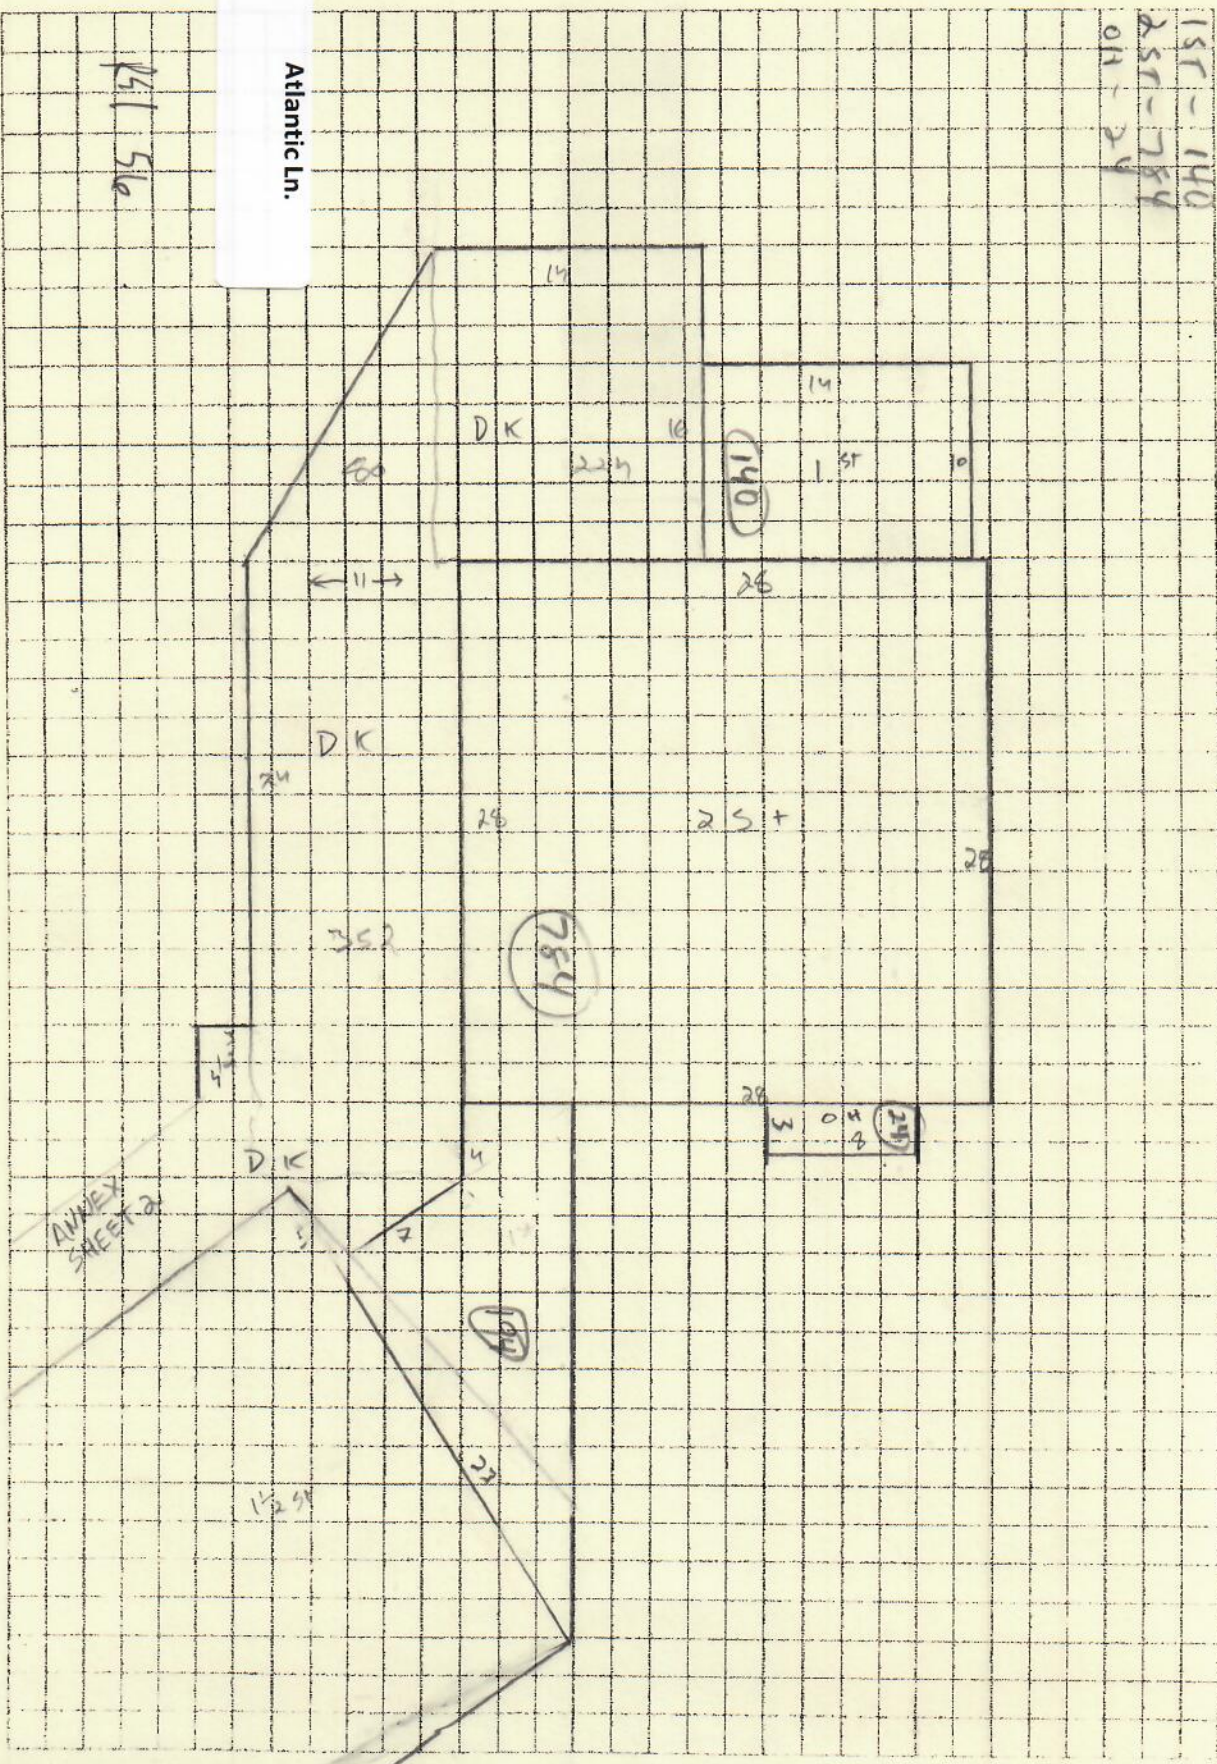

SUBAREAS

UNITS

BUILDING SKETCH

OWNER

1ST - 140
2ST - 784
OH - 24

Atlantic Ln.

151 516

Wary, John
Sheet 1

857-0 1/2
Simmons, Karen Lynn
164 Atlantic Lane

Building Year: 1992
Sq. Footage: 19525

M

Wash
 Slidet 2

SUBAREAS UNITS BUILDING SKETCH OWNER

R 5 1 5 C