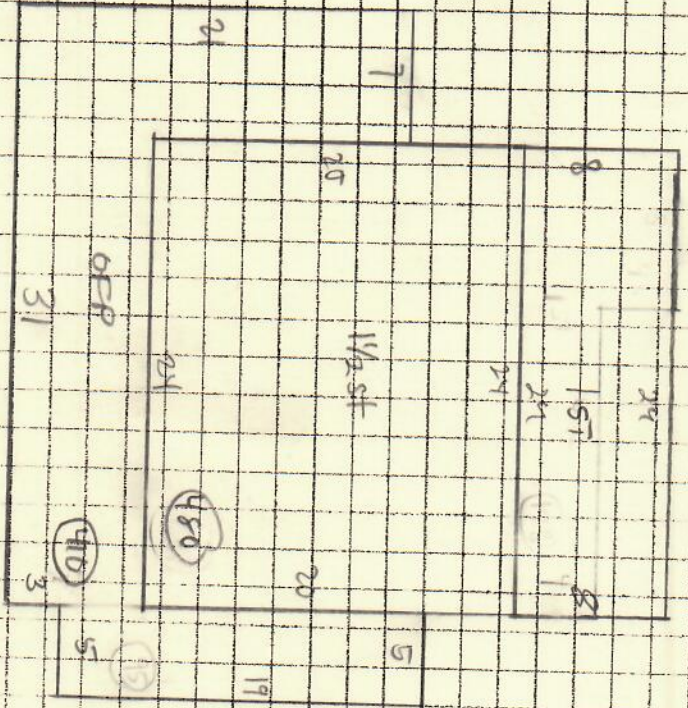

SUBAREAS

UNITS

BUILDING SKETCH

OWNE

1st 192
DEPT 410
1ST 480

K31 140

873-0
McGrath, Mary C.
& Ellen M. Jts.
929 Island Ave.

Water
Island Ave.

Building Year: 1929
Sq. Footage: 11000

M