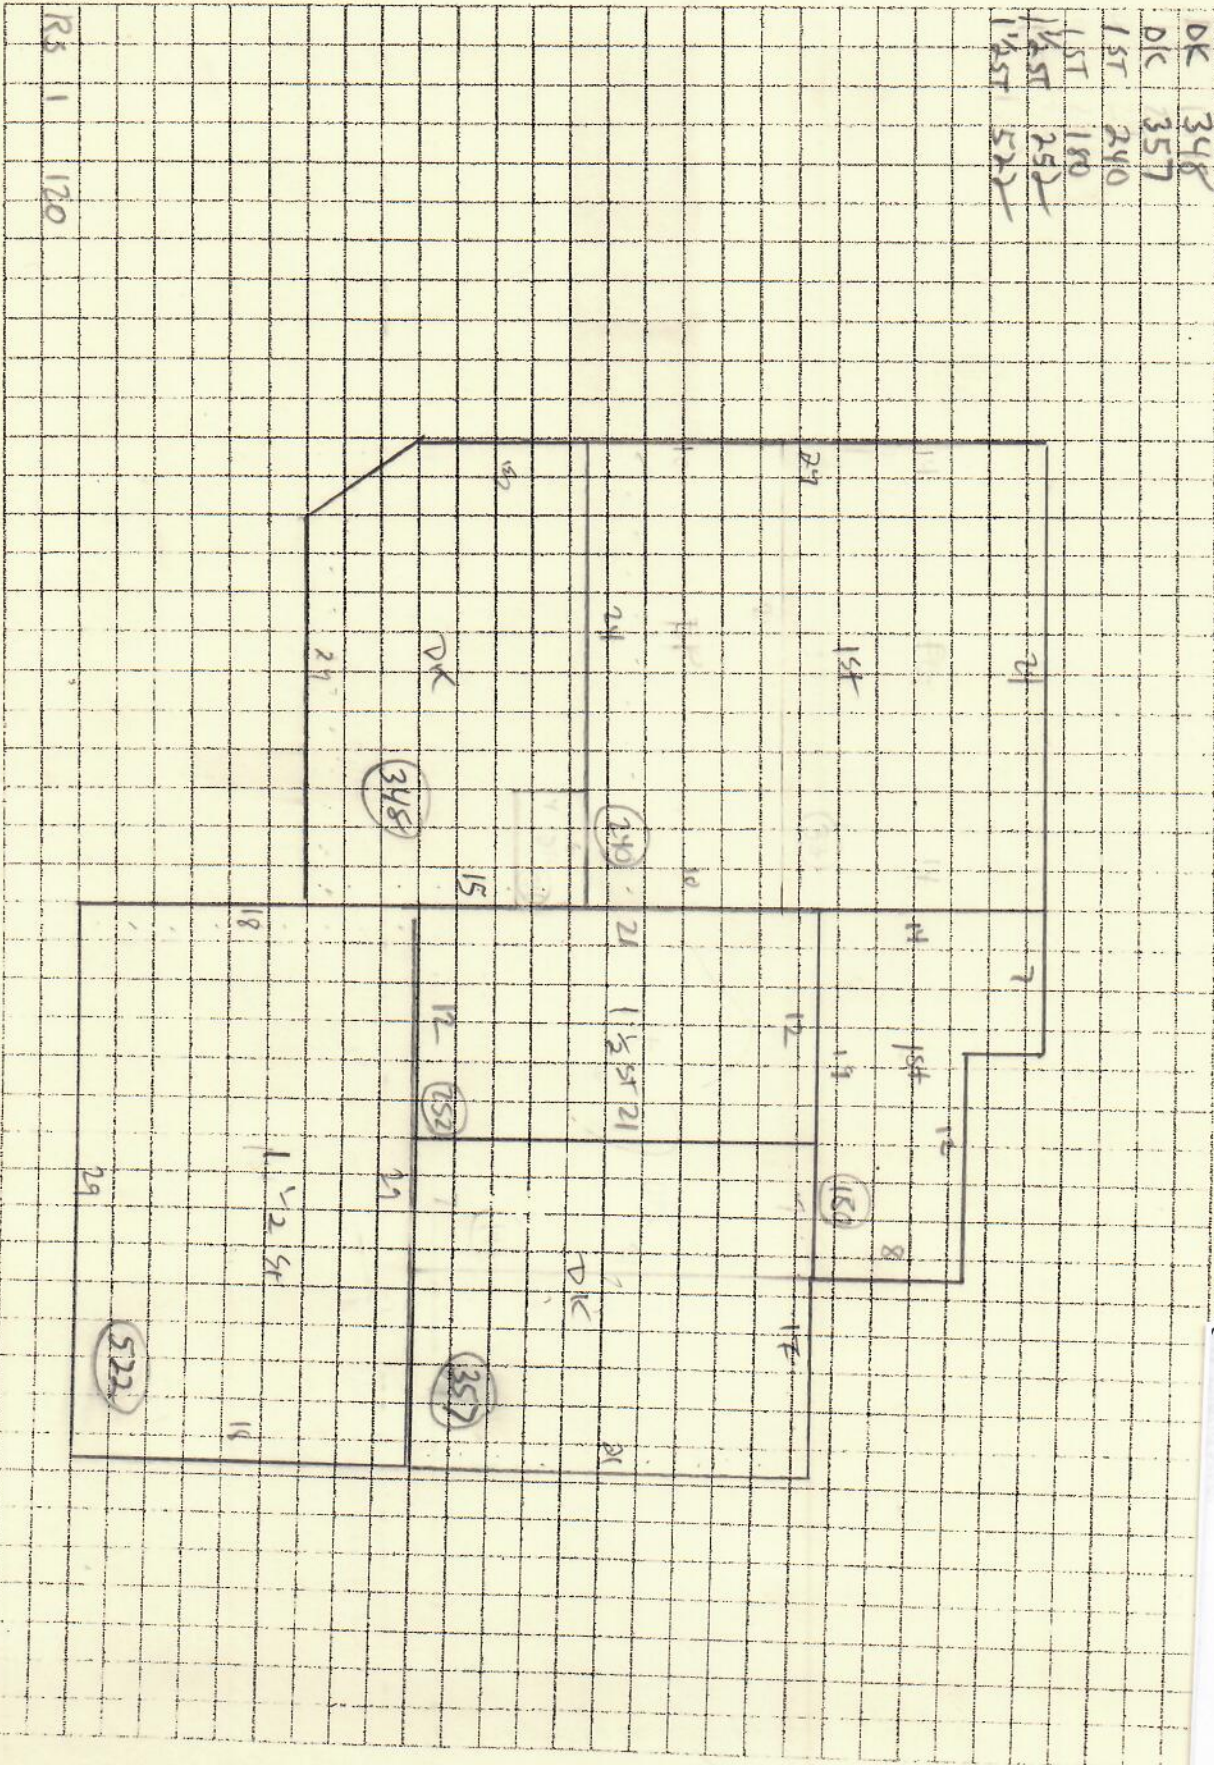

SUBAREAS

UNITS

BUILDING SKETCH

OWNER

DK	348
DK	357
1ST	240
1ST	180
1/2ST	252
1/2ST	522

875-0
 Rigo, Christopher A. & Rigo, Michael A.
 Arbin, Brittany E. Jts.
 947 Island Ave.
 Rigo, Michael

Island Ave.

Building Year: 1834
 Sq. Footage: 39342