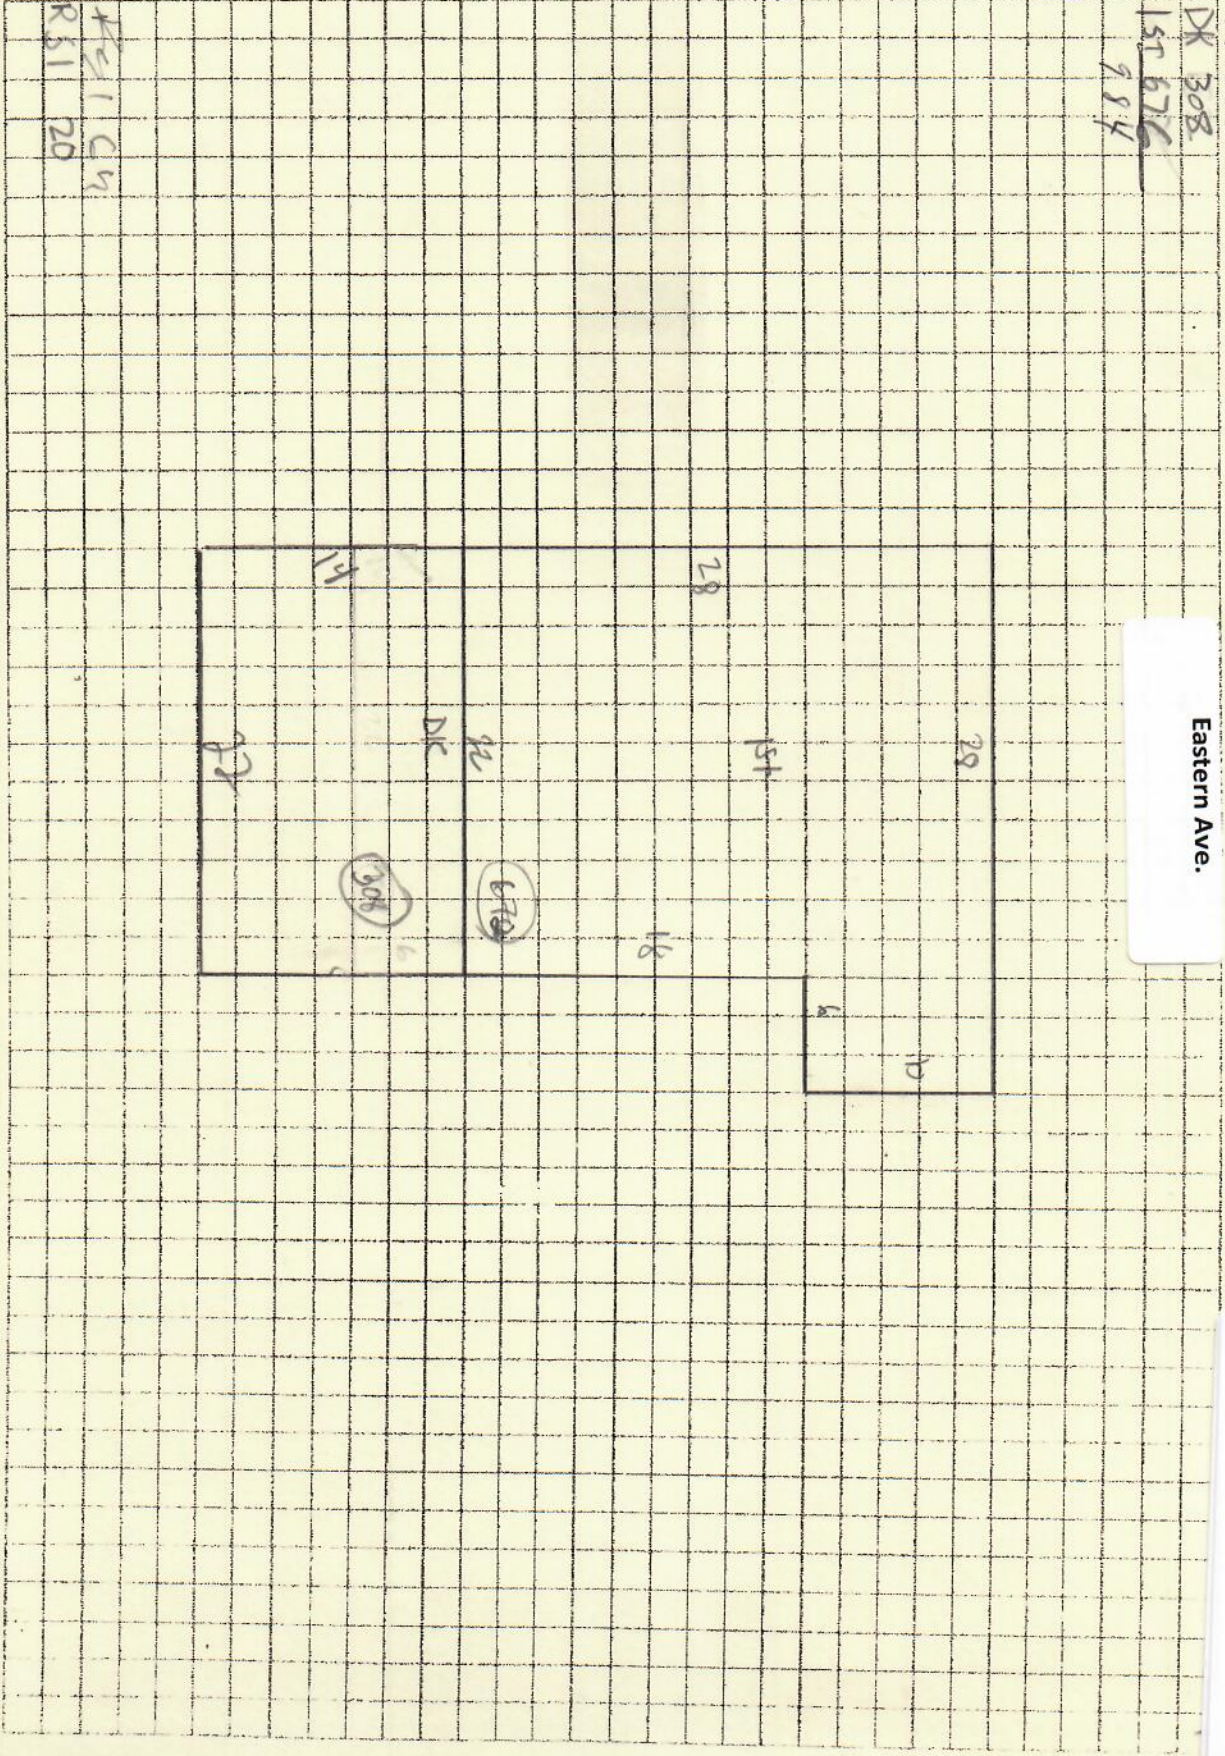

SUBAREAS

UNITS

BUILDING SKETCH

OWNER

DK 308

1st 676

984

Eastern Ave.

924-0  
Ferguson, Paul F.  
62 Eastern Ave.

CE 1 C4  
R51 20

Building Year: 1915  
Sq. Footage: 6581

M